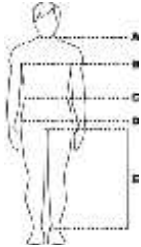

GRAY ACADEMY UNIFORM SIZING CHART

To ensure a great fit, measure your child carefully - keep tape firm but not tight.

- HEIGHT :** Stand without shoes against the wall; measure from top of head to the floor
CHEST : Measure around fullest part of the chest
WAIST : Measure around narrowest part of the waist
HIPS : Measure around the fullest part of hips
INSEAM: Lay current pants on a flat surface; measure along inseam from crotch to bottom of leg

CHILD'S MEASUREMENTS (IN INCHES):

AGE :	
MALE:	
HEIGHT :	
WEIGHT :	
NECK: A	
CHEST: B	
WAIST: C	
HIPS: D	
INSEAM: E	

AGE:	
FEMALE:	
HEIGHT:	
WEIGHT:	
CHEST:A	
WAIST:B	
HIPS:C	
INSEAM: D	

REGARDING WAIST :C
MEASURE AROUND WA IST (MAYBE LOWER) WHERE YOU NORMALLY WEAR YOUR PANTS.

REGARDING WAIST :B
MEASURE AROUND WA IST (MAYBE LOWER) WHERE YOU NORMALLY WEAR YOUR PANTS OR SKIRTS.

SIZE	JUNIOR SIZES												
	XXS		JXS		JS		JM		JL		JXL		
	3	4	5	6	6X	7	8	10	12	14	16	18	20
HEIGHT	35-38	39	42	43	45	47	49	51	54	57	59	60	61
CHEST	22	23	23	23	24	24	25	26	27	29	31	32	33
WAIST	20	20-1/2	21	21	22	22	23	24	25	26	27	28	29
HIPS	21-1/2	22	22-1/2	23	24	25	26	27	29	31	33	35	36
INSEAM	16	17	18	19	20	21	22	25	26	27	28	29	29

SIZE	ADULT SIZES					
	AXS	AS	AM	AL	AXL	AXXL
HEIGHT	61	62	65	68	71	71+
CHEST	33	35	38	41	44	45
WAIST	27-28	28-29	30-32	32-34	34-36	36-38
HIPS	36	37	38	40	42	44
INSEAM	34	34	34	34	34	34

LADIES KILT -302518